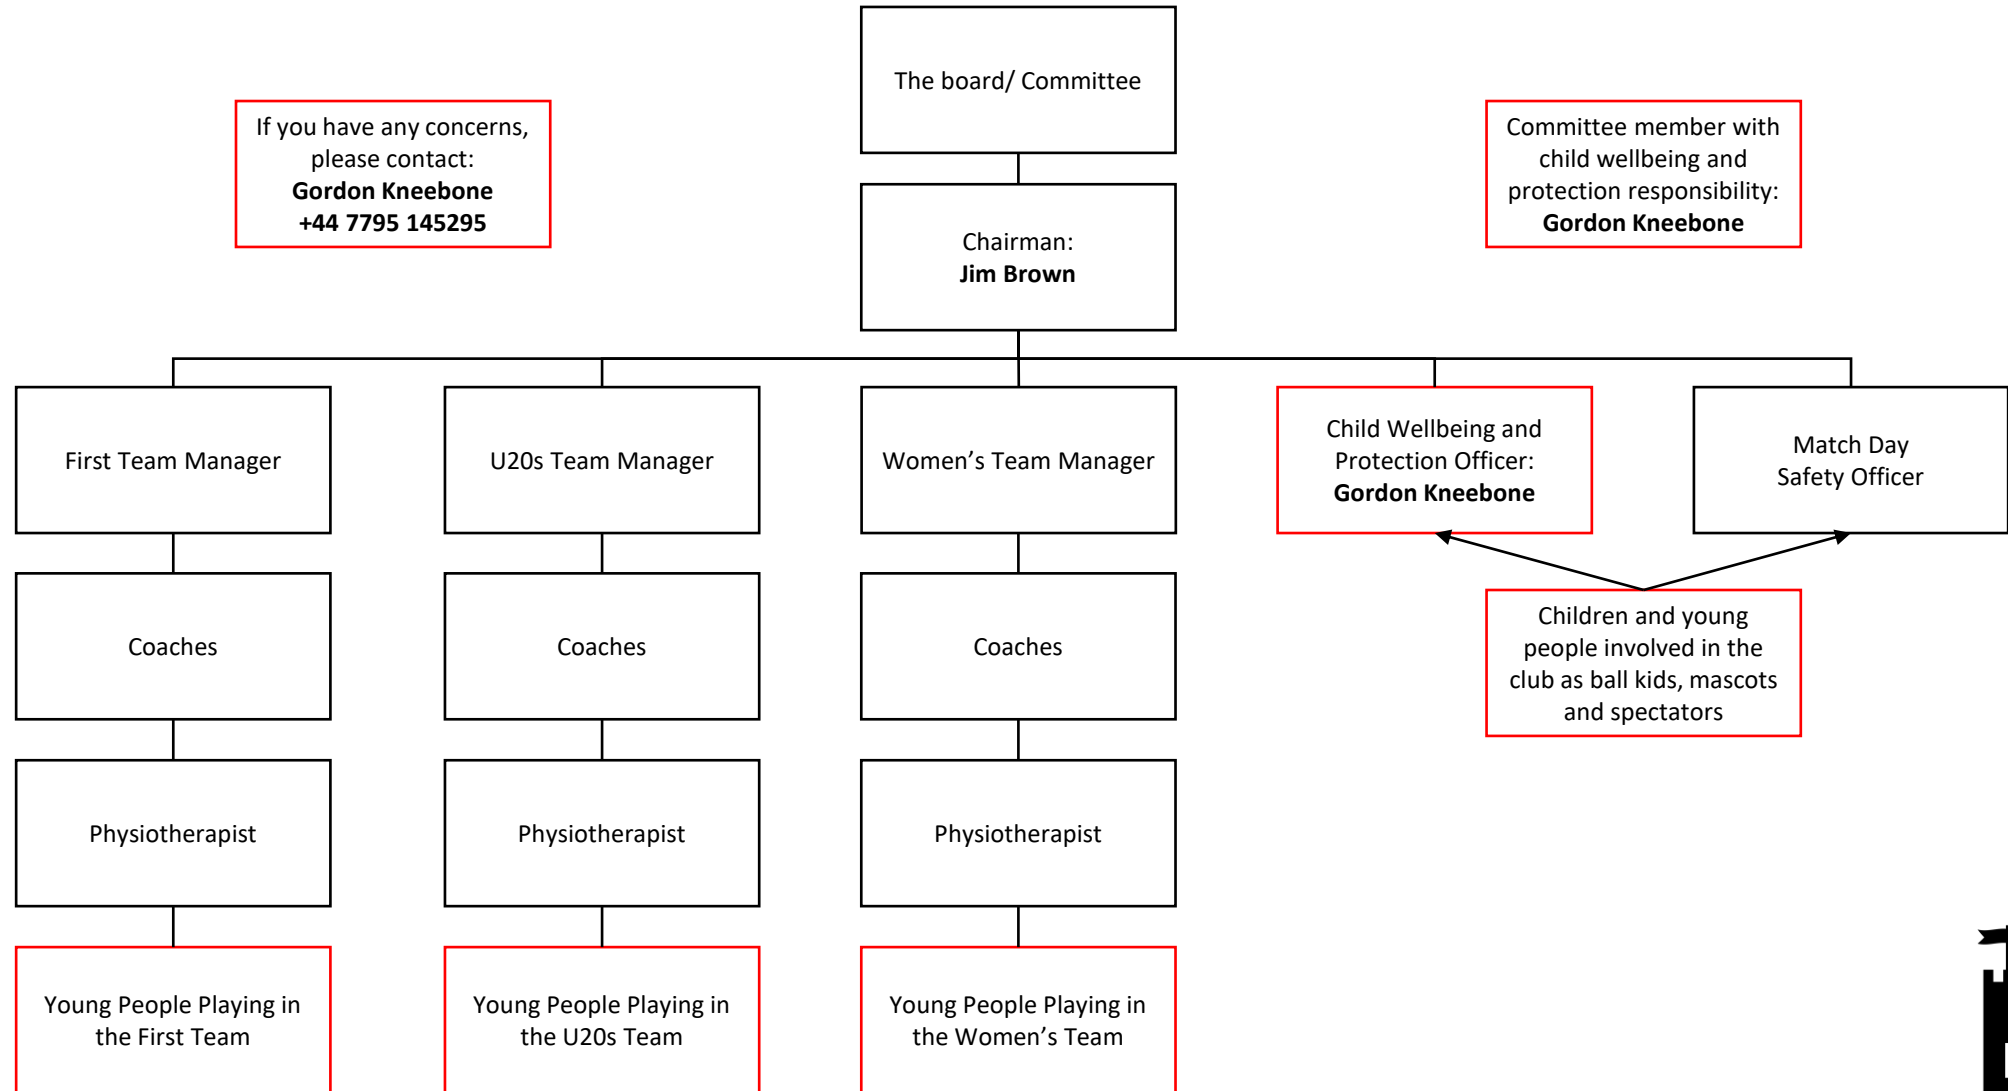

Child Protection Organogram for FC Edinburgh

1928