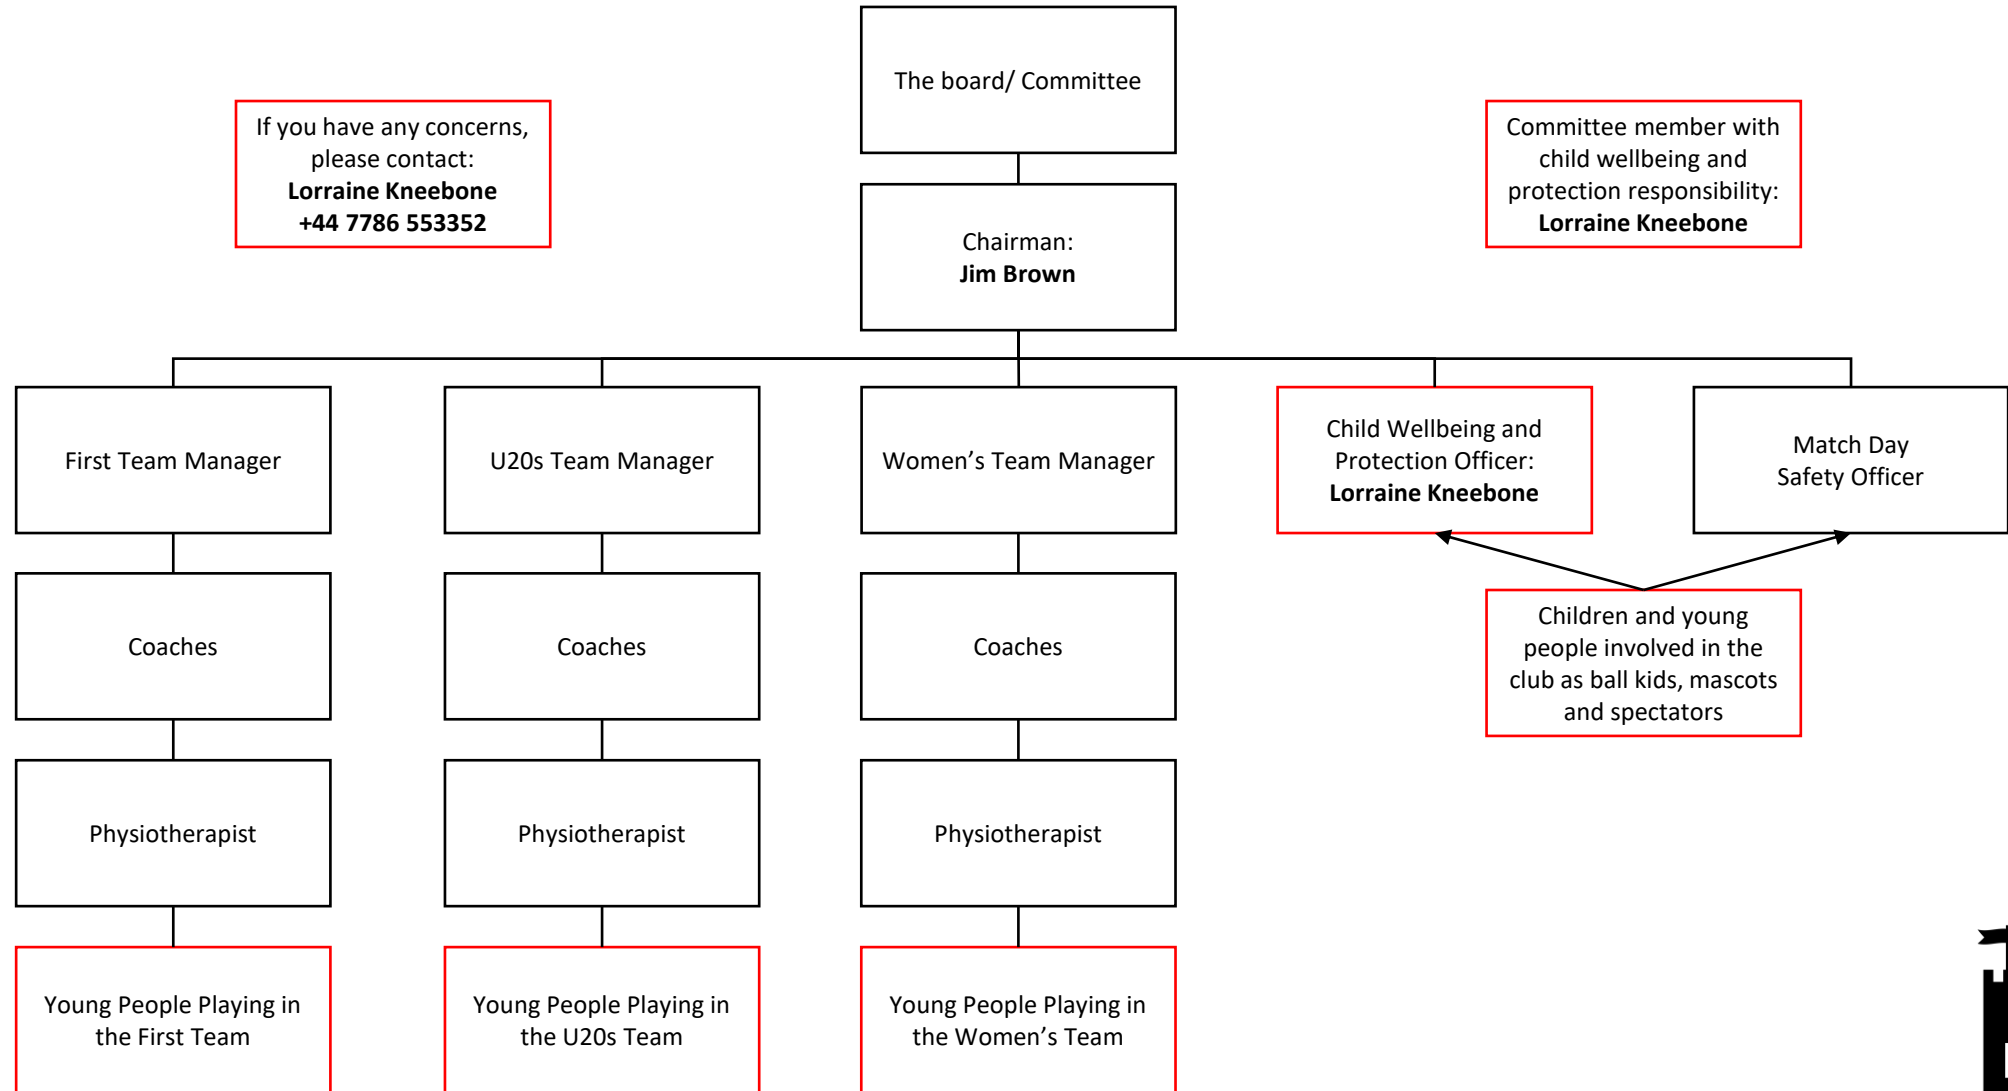

Child Protection Organogram for FC Edinburgh

1928